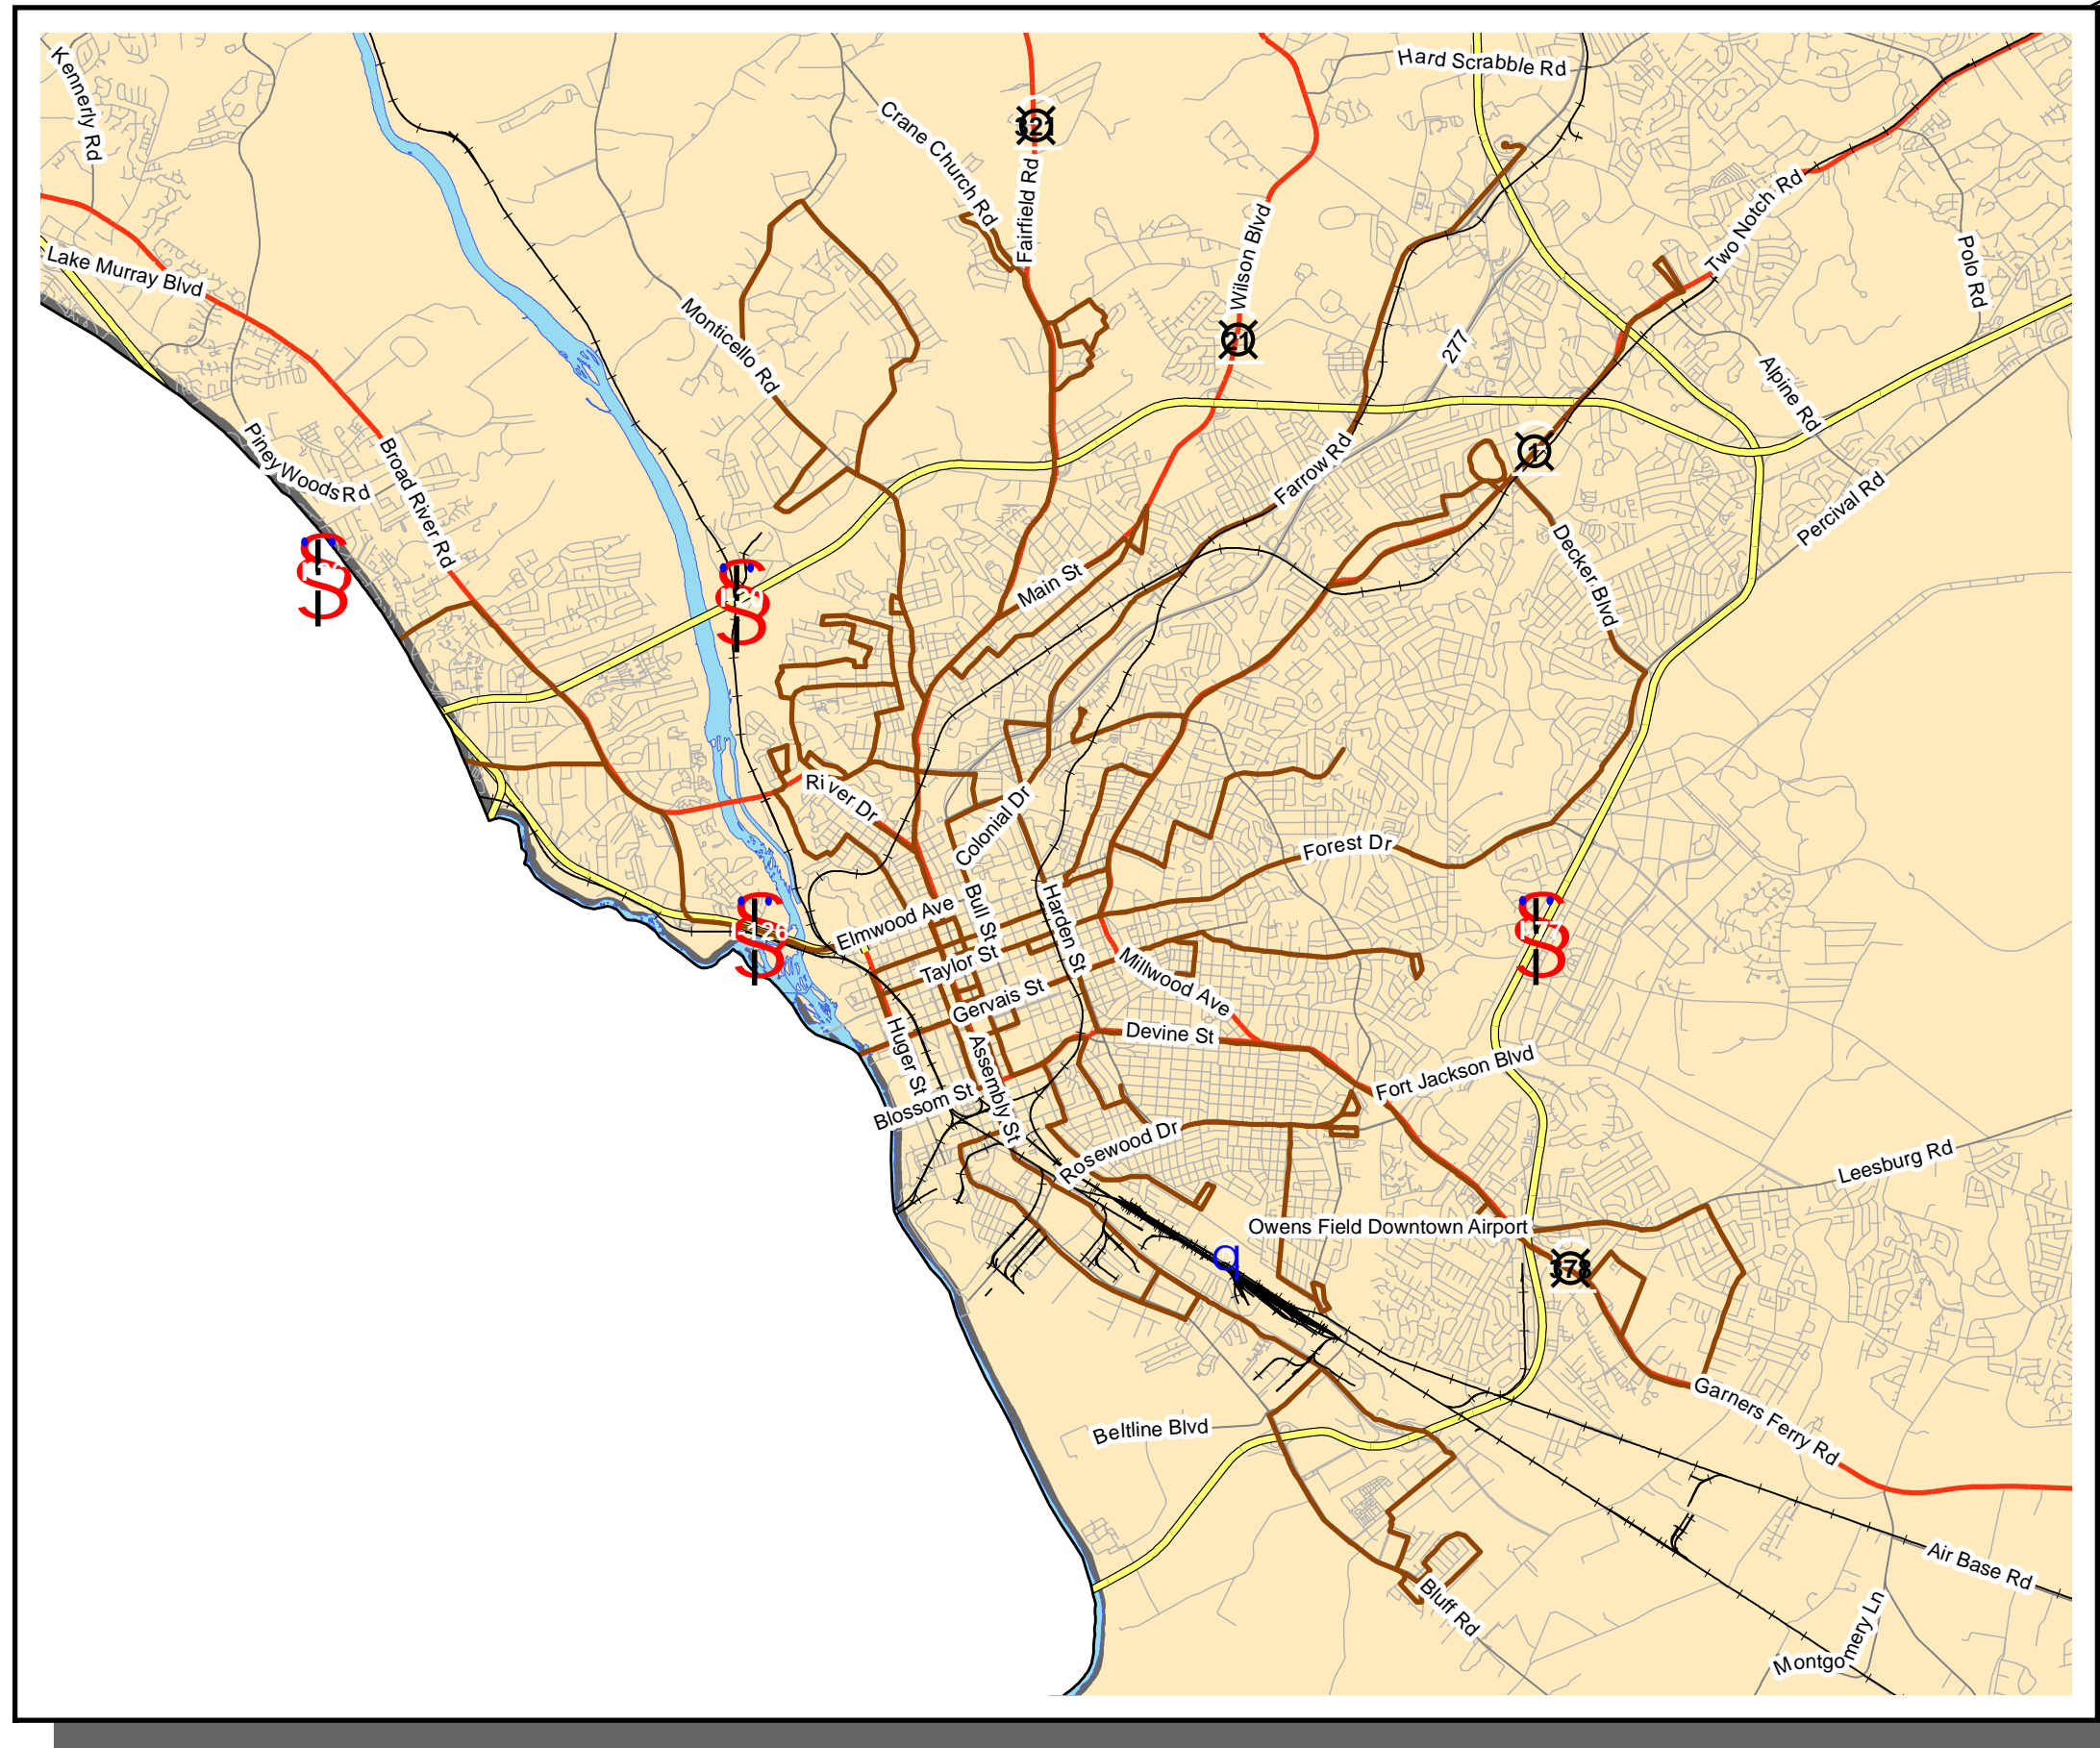

Newberry County

Fairfield County

Kershaw County

Lexington County

Sumter County

Calhoun County

Transportation

Richland County, South Carolina

- Bus Routes
- Highways
- Roads
- Interstates
- Arterial Roads
- Owens Field Downtown Airport

PROPRIETARY INFORMATION: Any resale of this information is prohibited, except in accordance with a licensing agreement.

COPYRIGHT © 2009