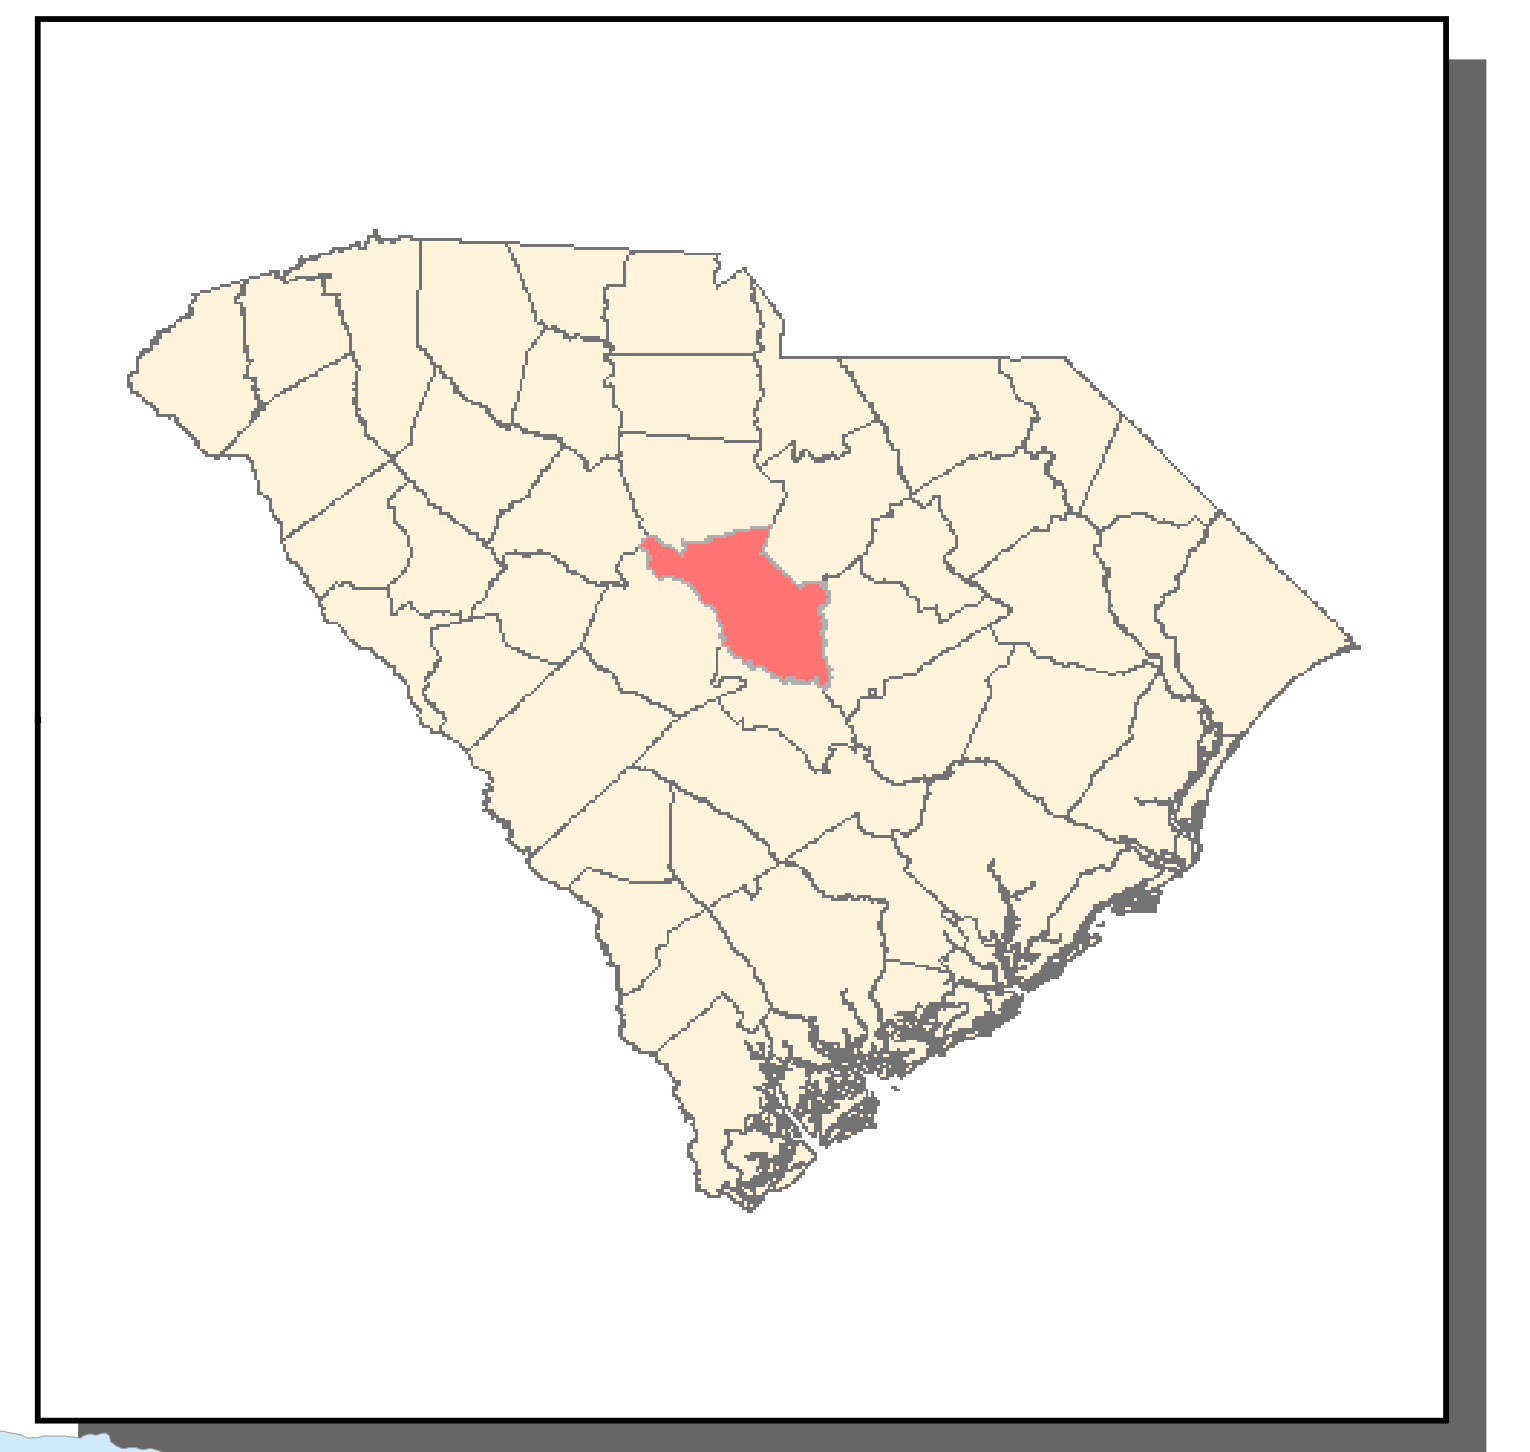

Local Watersheds

Richland County, South Carolina

COPYRIGHT © 2008