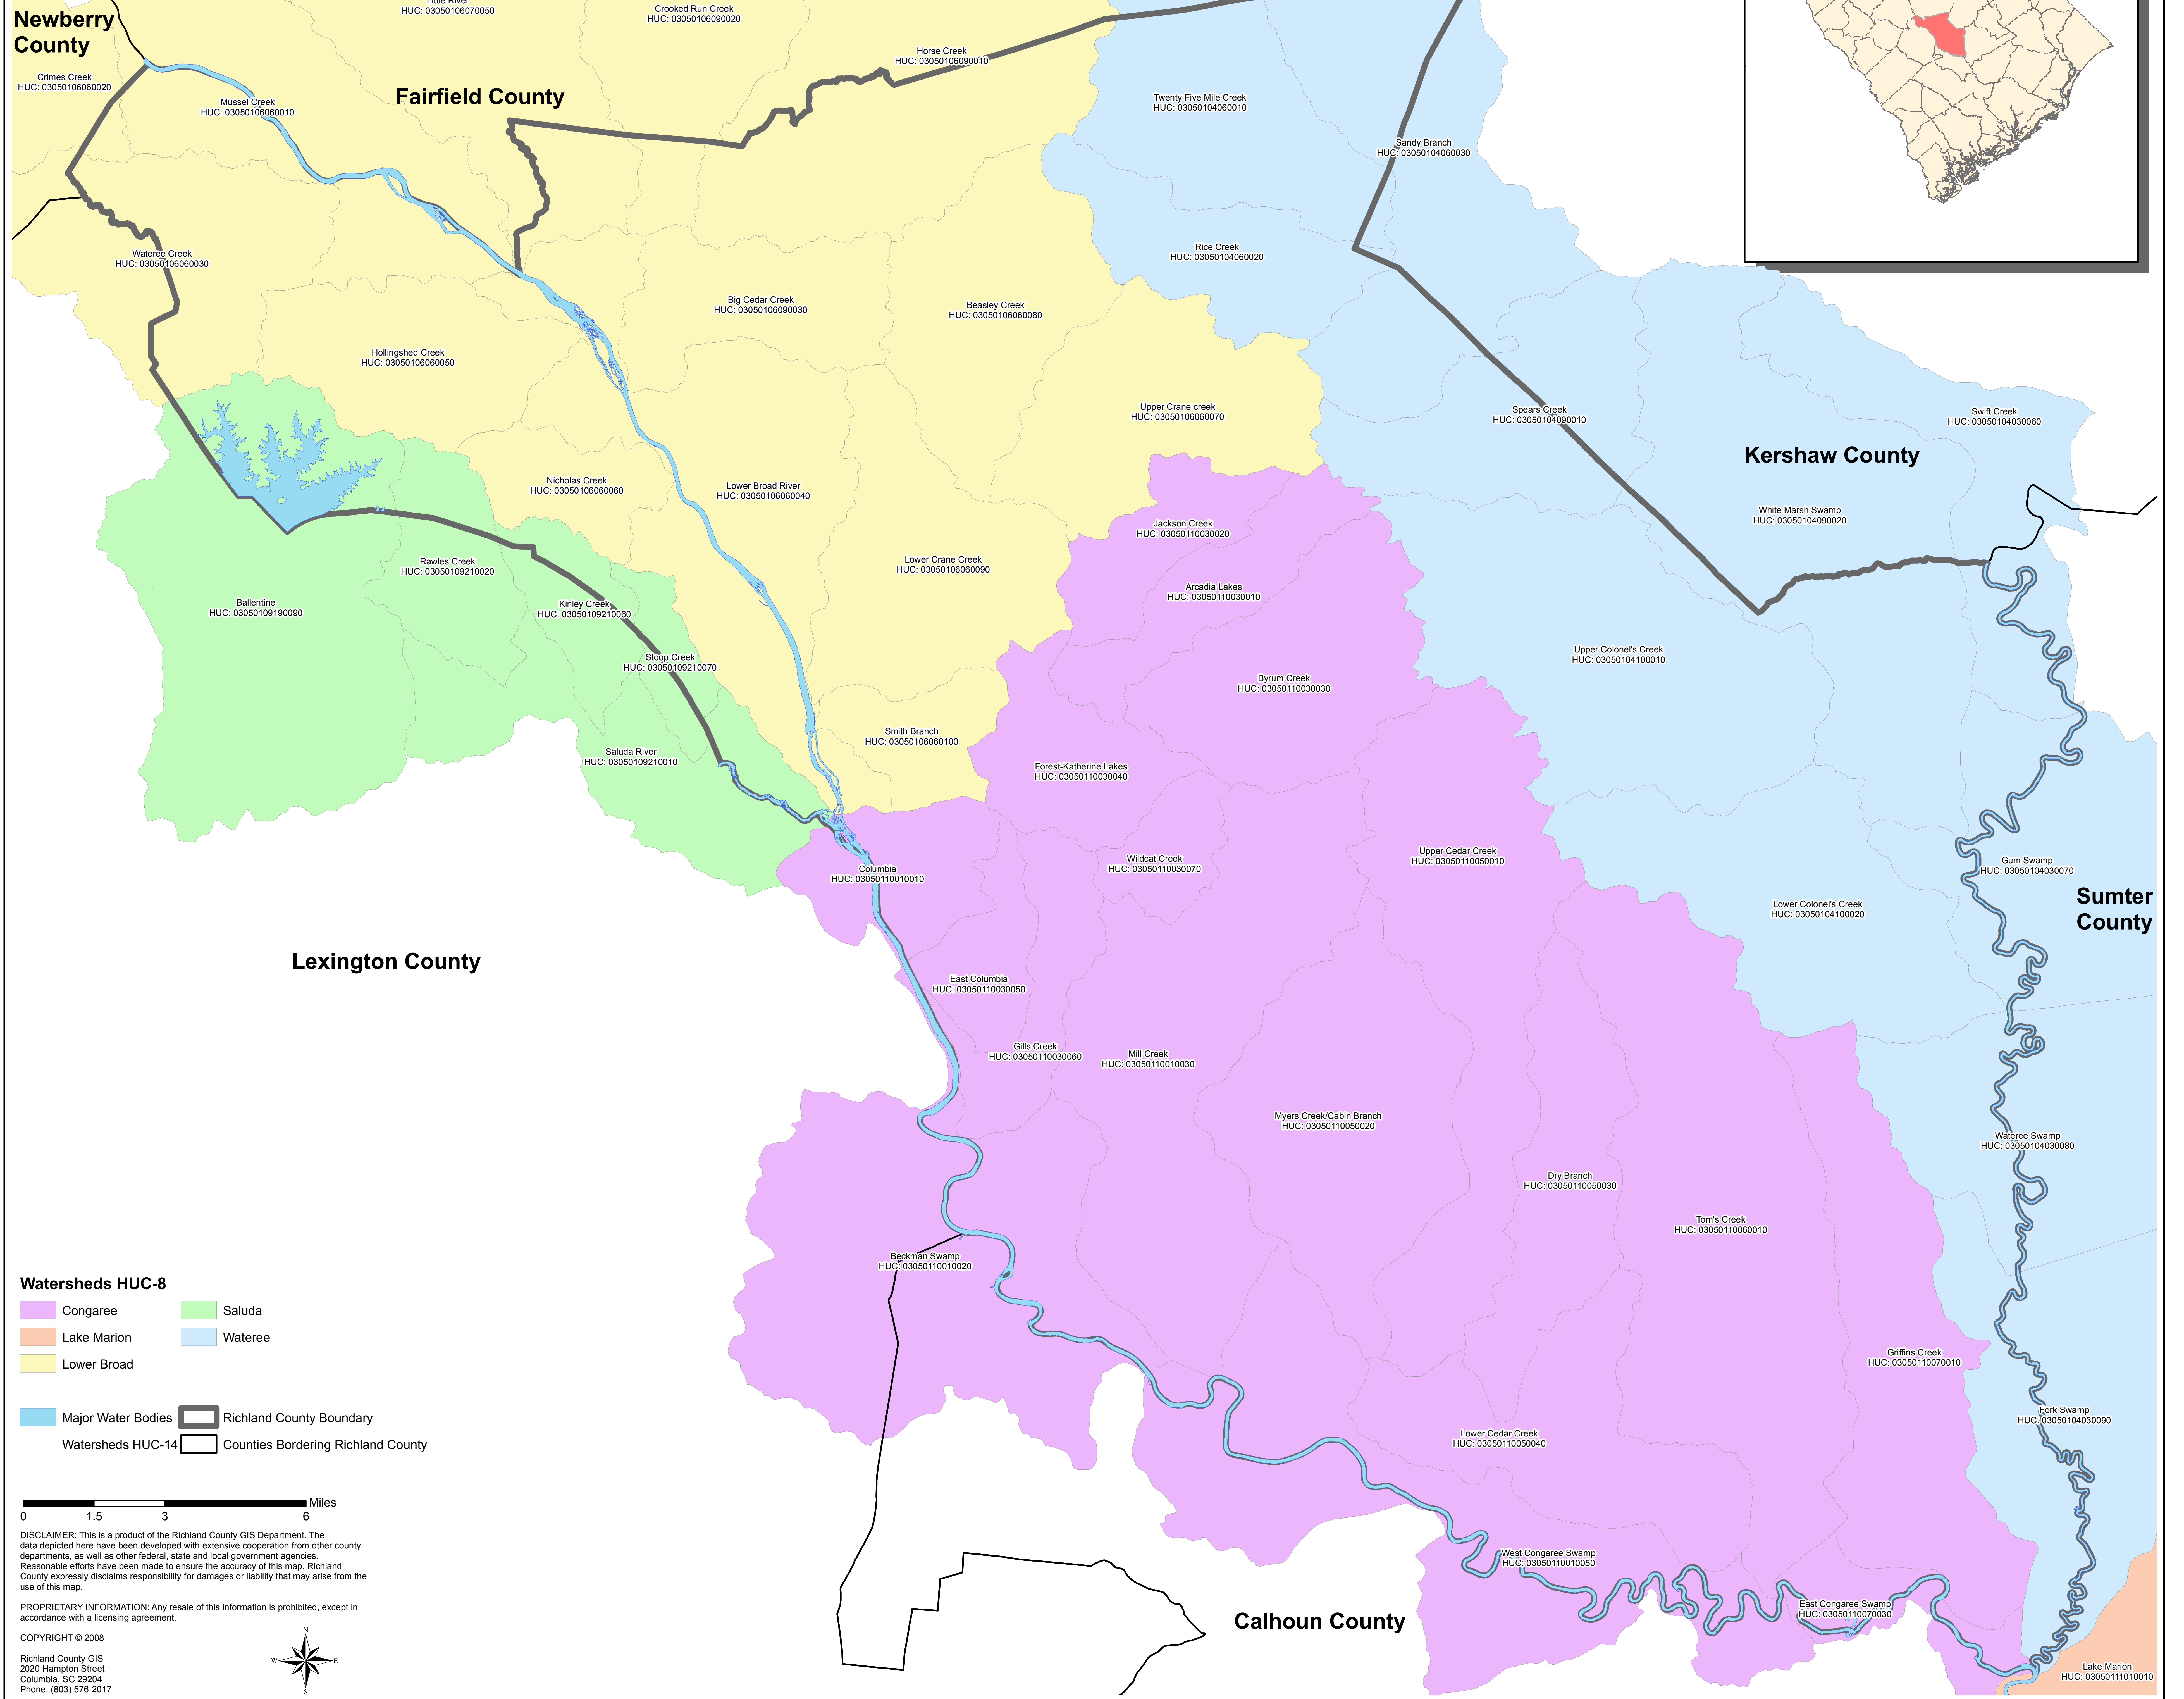

Local Watersheds

Richland County, South Carolina

COPYRIGHT © 2008